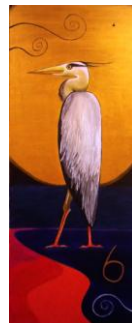

The origin of the golden moon & patchwork landscape forms.

**Oiseaux Exotiques (2012)** 84x60cm acrylic on canvas - £350

An unnerving ambiguous triple form that suggests birds or flowers.

**Hierophant (2012)** 100x40cm acrylic on canvas - £350

The Canada goose as threshold spirit and gateway keeper.

**A Family Portrait (2012)** 100x76cm acrylic on canvas – SOLD

Based upon a painting by my great aunt Monica. A family portrait without people.

**Lacuna (2013)** 100x76cm acrylic on canvas - £350

A shell-like opening with hints of fish or avian characteristics.

**Hypostasis of the Archons (2013)** 100x76cm acrylic on canvas - £450

Alchemical insect or alien patisserie? You decide!

**Bennu (2013)** 100x40cm acrylic on canvas - £350

A grey heron. Possibly also the Heart Soul of Ra.

**Monoimus (2013)** 40x40cm acrylic on canvas - £100

A world, a flower, a bargain!

**Keeper of the Royal Seal (2013)** 40x40cm acrylic on canvas - £200

More from the spiral-headed netherworlds.